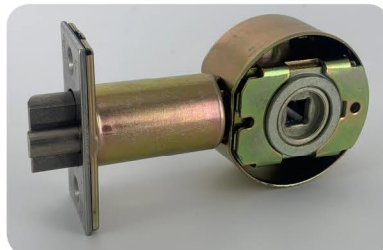

BL7000 ECP Series

BL7000 SS Keypad

BL7700 SS Keypad

BL7000 MB Keypad

BL7700 MB Keypad

MECHANICAL SINGLE-CODE UNLOCKING - No Software, No Batteries

- ON DOOR 10-Second Code Change (ability to deactivate)
- Passage Function Standard (ability to deactivate)
- Stainless Steel or Matte Black Finish
- COVERS 2 1/8" hole, USA 161 DOOR PREP
- OPTIONAL Cover Plates, covers previously installed locks
- Standard Tubular Latch or HEAVY USE Cylindrical Cartridge

Product	Description	Unit Price MRSP	Quantity
BL7001 SS	Lever x Lever No Key Over-ride tubular latch, stainless steel finish	\$ 325.00	
BL7701 SS	Lever x Lever with SFIC Key Over-ride tubular latch, stainless steel finish	\$ 325.00	
BL7001 MB	Lever x Lever No Key Over-ride tubular latch, matte black finish	\$ 405.00	
BL7701 MB	Lever x Lever with SFIC Key Override tubular latch, matte black finish	\$ 405.00	
BL7007 SS	Lever x Lever No Key Over-ride <i>cylindrical cartridge</i> , stainless steel inish	\$ 485.00	
BL7707 SS	Lever x Lever with SFIC Key Over-ride <i>cylindrical cartridge</i> , stainless steel inish	\$ 485.00	
BL7007 MB	Lever x Lever No Key Over-ride <i>cylindrical cartridge</i> , matte black inish	\$ 555.00	
BL7707 MB	Lever x Lever with SFIC Key Override <i>cylindrical cartridge</i> , matte black inish	\$ 555.00	
BL7000 CP	3 1/2" x 10 1/2" Cover Plate, pair (SS) Stainless Steel or (MB) Marine Grade Black	\$ 120.00	
BL-7000CC-234	Grade 1 Cylindrical Cartridge Kit for 7000 Series	\$ 160.00	

Contact	P.O. Number	Ship Date	Terms

Tubular Latch
2 3/4" or 2 3/8"

Cylindrical Cartridge
2 3/4"

Integrated Cover Plates

Pair: 10 1/2" x 3 1/2"

(866) 951 - 9370

www.independentsecuritypartners.com
info@independentsecuritypartners.com