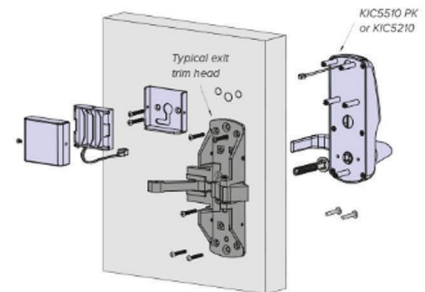

Storeroom Function: Standard

Classroom Function: Conversion tailpiece included

Environment: For normal internal and external use

Audit Trail: Records 2000 audit events

Supported Cards: MIFARE Classic, MIFARE Desfire, Mifare Ultralite

KIC5210PK & KIC5510PK

The standard electronic KIC5210 and the electronic Ble enabled KIC5510 with enhanced features and functions on the full locksets are available as access trim kits for a wide range of escape hardware including KIC exit hardware, providing enhanced control and management including audit. **Note:** Please consult KIC regarding suitable exit hardware to match KIC5210 & KIC510.